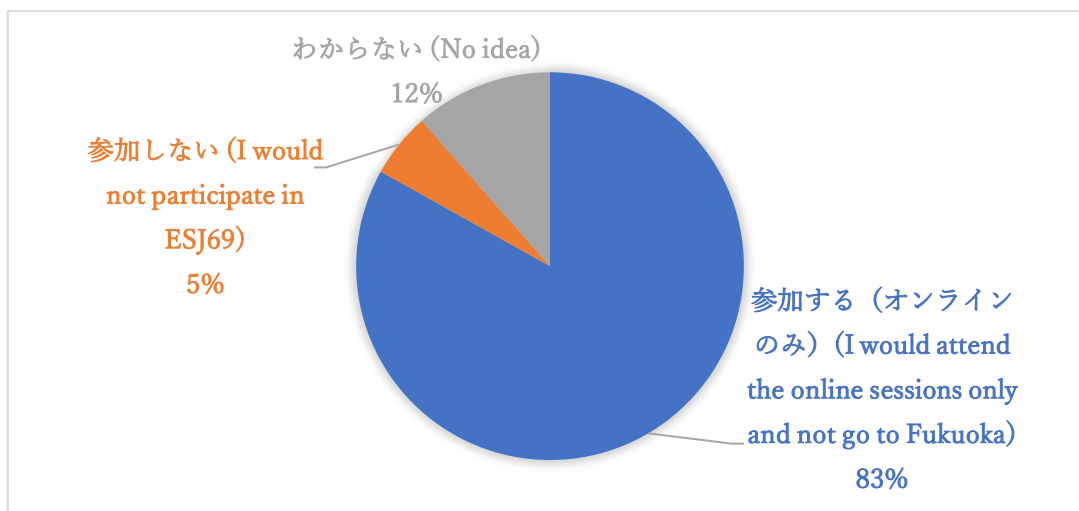

Q13 完全オンライン型：ESJ68 [岡山大会] のように、すべての催しをオンラインで行う [大会参加費：一般会員 7000 円、学生 2500 円程度] (Exclusively online: All sessions would be held exclusively online as the ESJ68 this year [participation fee: ca. 7,000 yen for regular members, ca. 2,500 for students])⁶⁶⁹ 件の回答