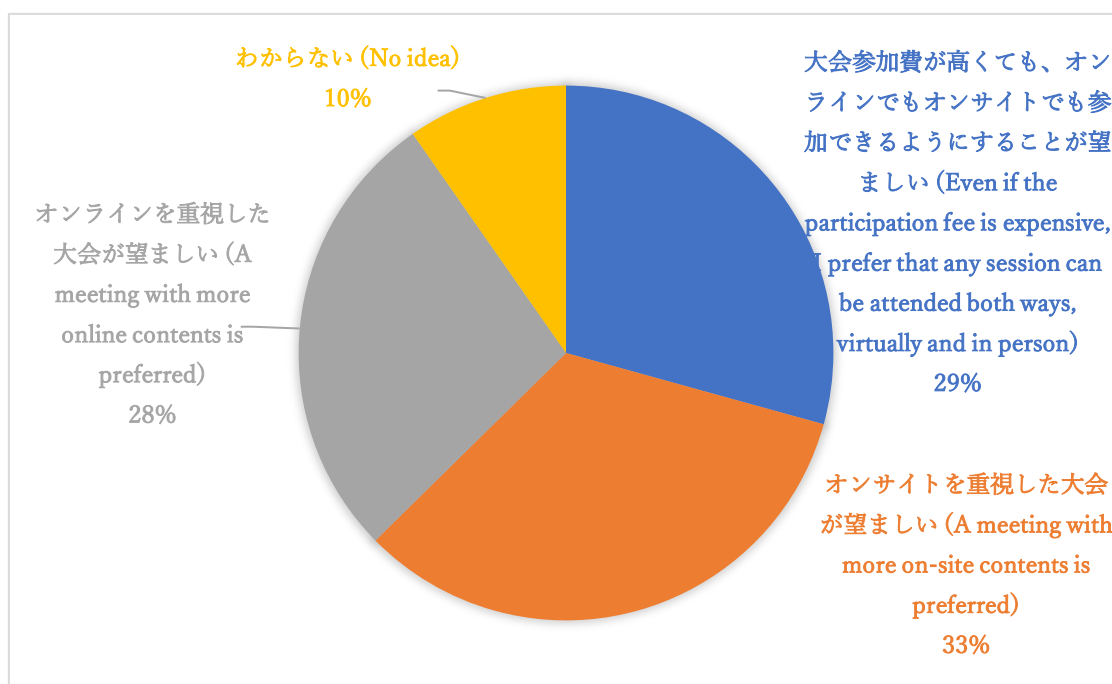

今後の大会について (About future Annual Meetings)

今後の大会のあり方についてご意見をお聞かせください (Please tell us your opinions on the future of the Annual Meetings)

Q14 コロナ禍にかかわらず、今後の大会でオンラインとオンサイトを併用する場合、どのような形式が望ましいと思いますか? (Regardless of the COVID-19 pandemic, what format do you prefer for future Annual Meetings?) 669 件の回答