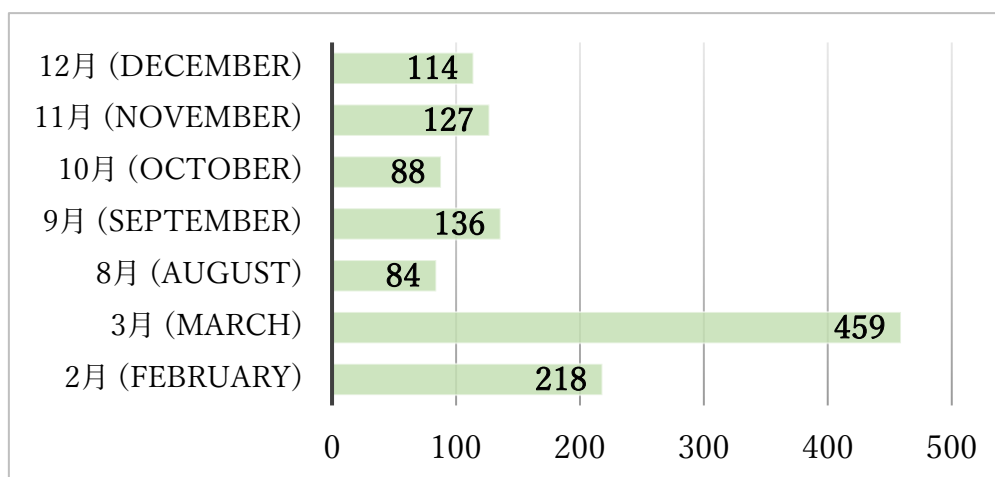

Q15 大会の開催時期について、望ましいと思う時期をすべてお答えください (Please choose your most preferable month to hold the Annual Meeting) 669 件の回答